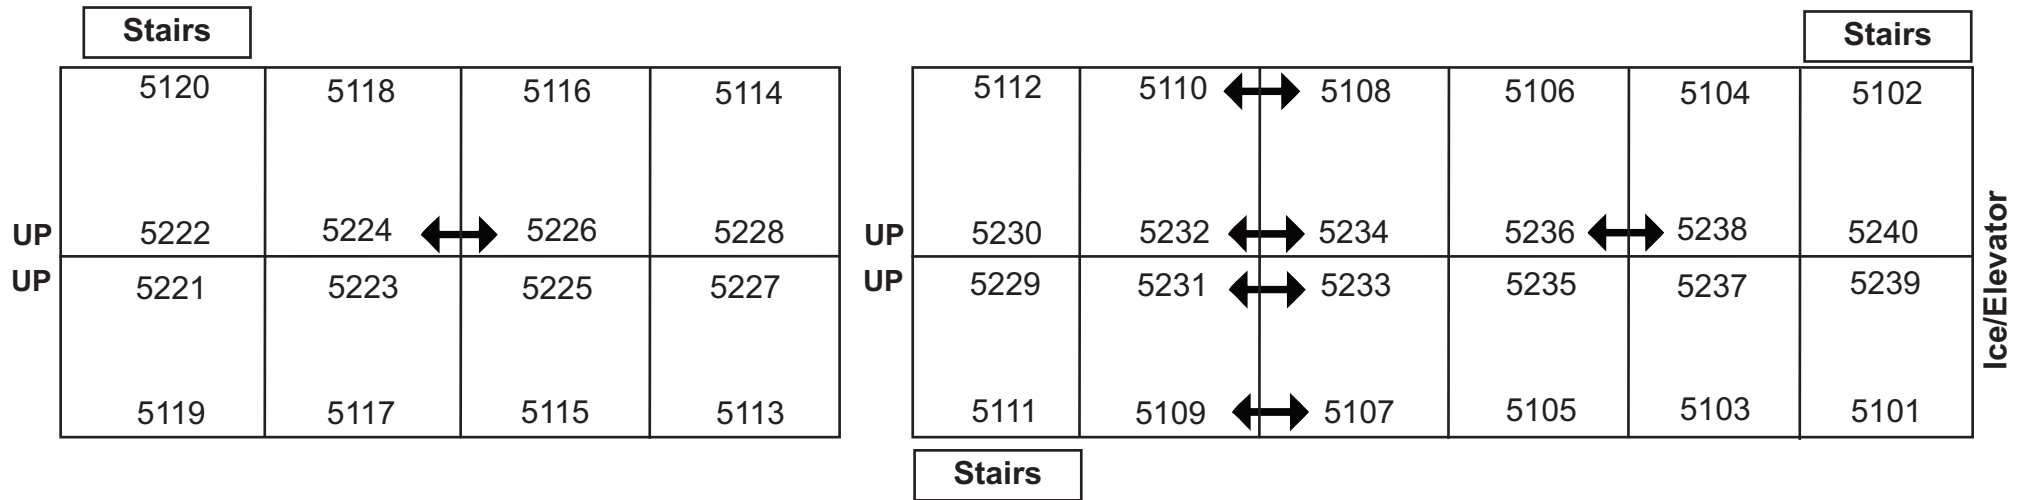

# Booth-Jones Motel

(Garden Side)

(Parking Lot Side)

↔ = Connecting Rooms  
 5112 = King, Handicap  
 5111 = 2 Twin Beds

Epworth Office  
Dining Rooms